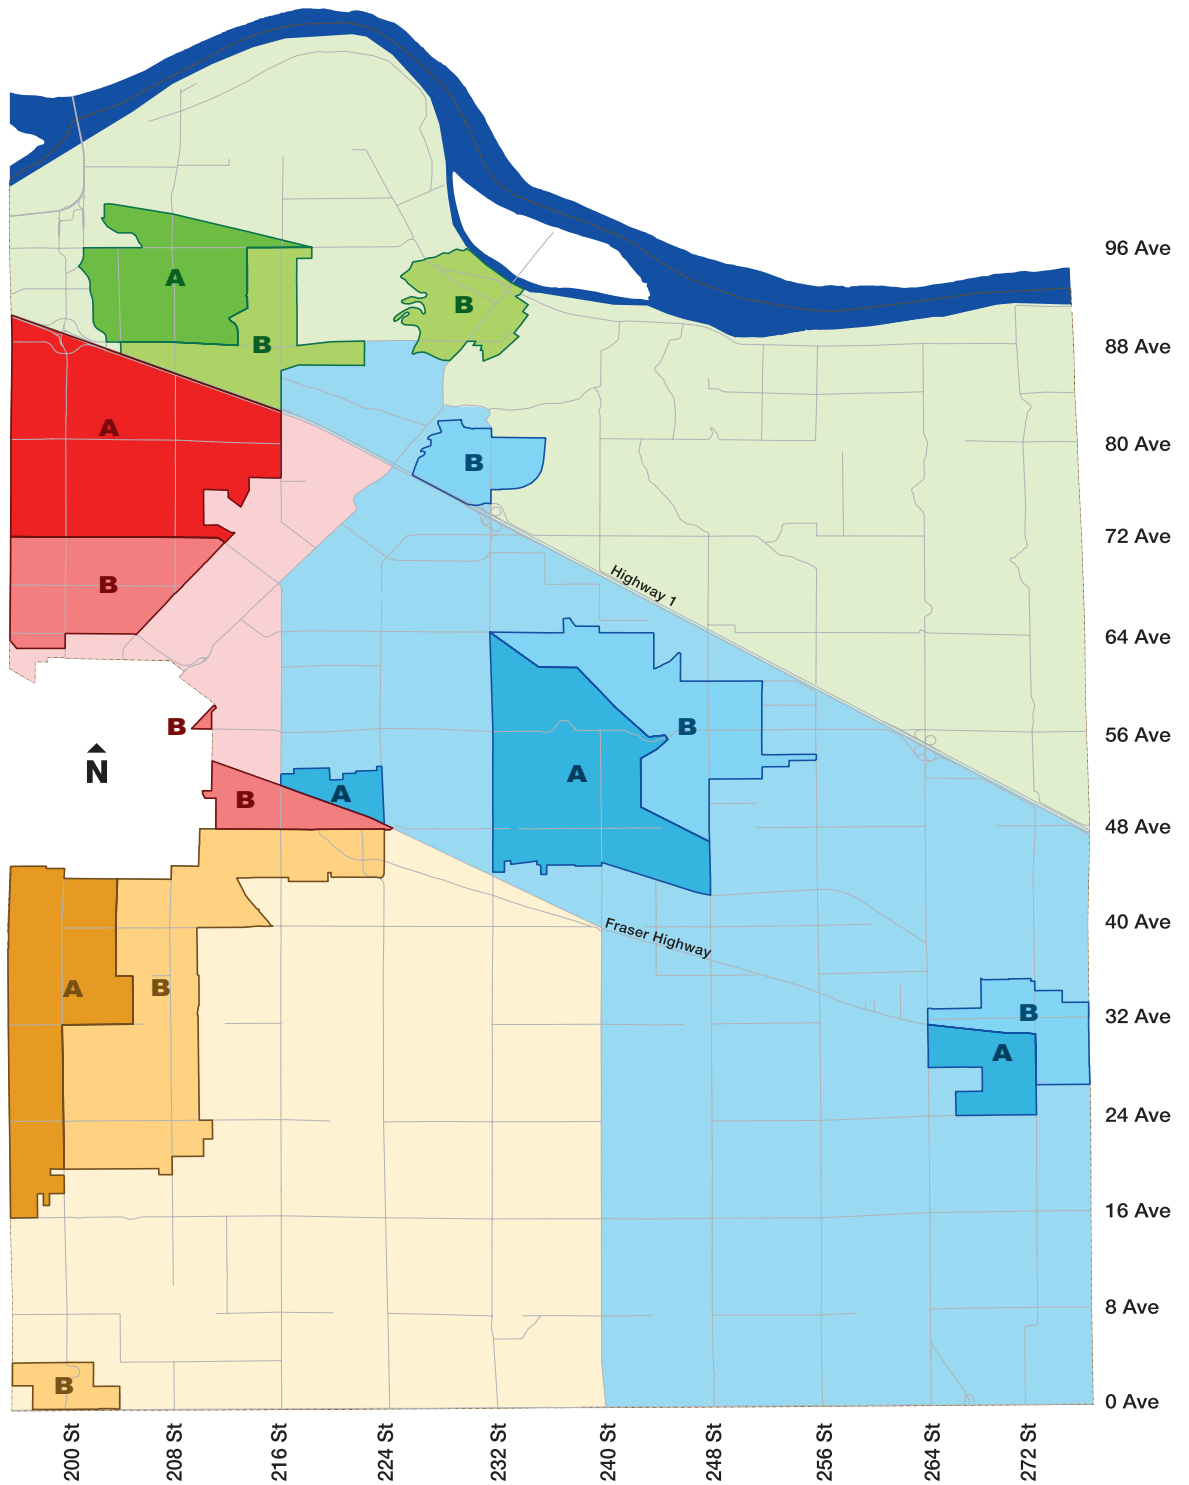

# 2017 COLLECTION MAP AND CALENDARS

Know your zone and collection day?  
See Zone A and Zone B calendars on the following pages.

\*A and B zones correspond with bi-weekly garbage collection.

## September 2017

Su	Mo	Tu	We	Th	Fr	Sa
					1	2
3	4 	5 	6 	7 	8 	9
10	11 	12 	13 	14 	15	16
17	18 	19 	20 	21 	22	23
24	25 	26 	27 	28 	29	30

## December 2017

Su	Mo	Tu	We	Th	Fr	Sa
					1	2
3	4 	5 	6 	7 	8	9
10	11 	12 	13 	14 	15	16
17	18 	19 	20 	21 	22	23
24	25 	26 	27 	28 	29 	30
31	1 					