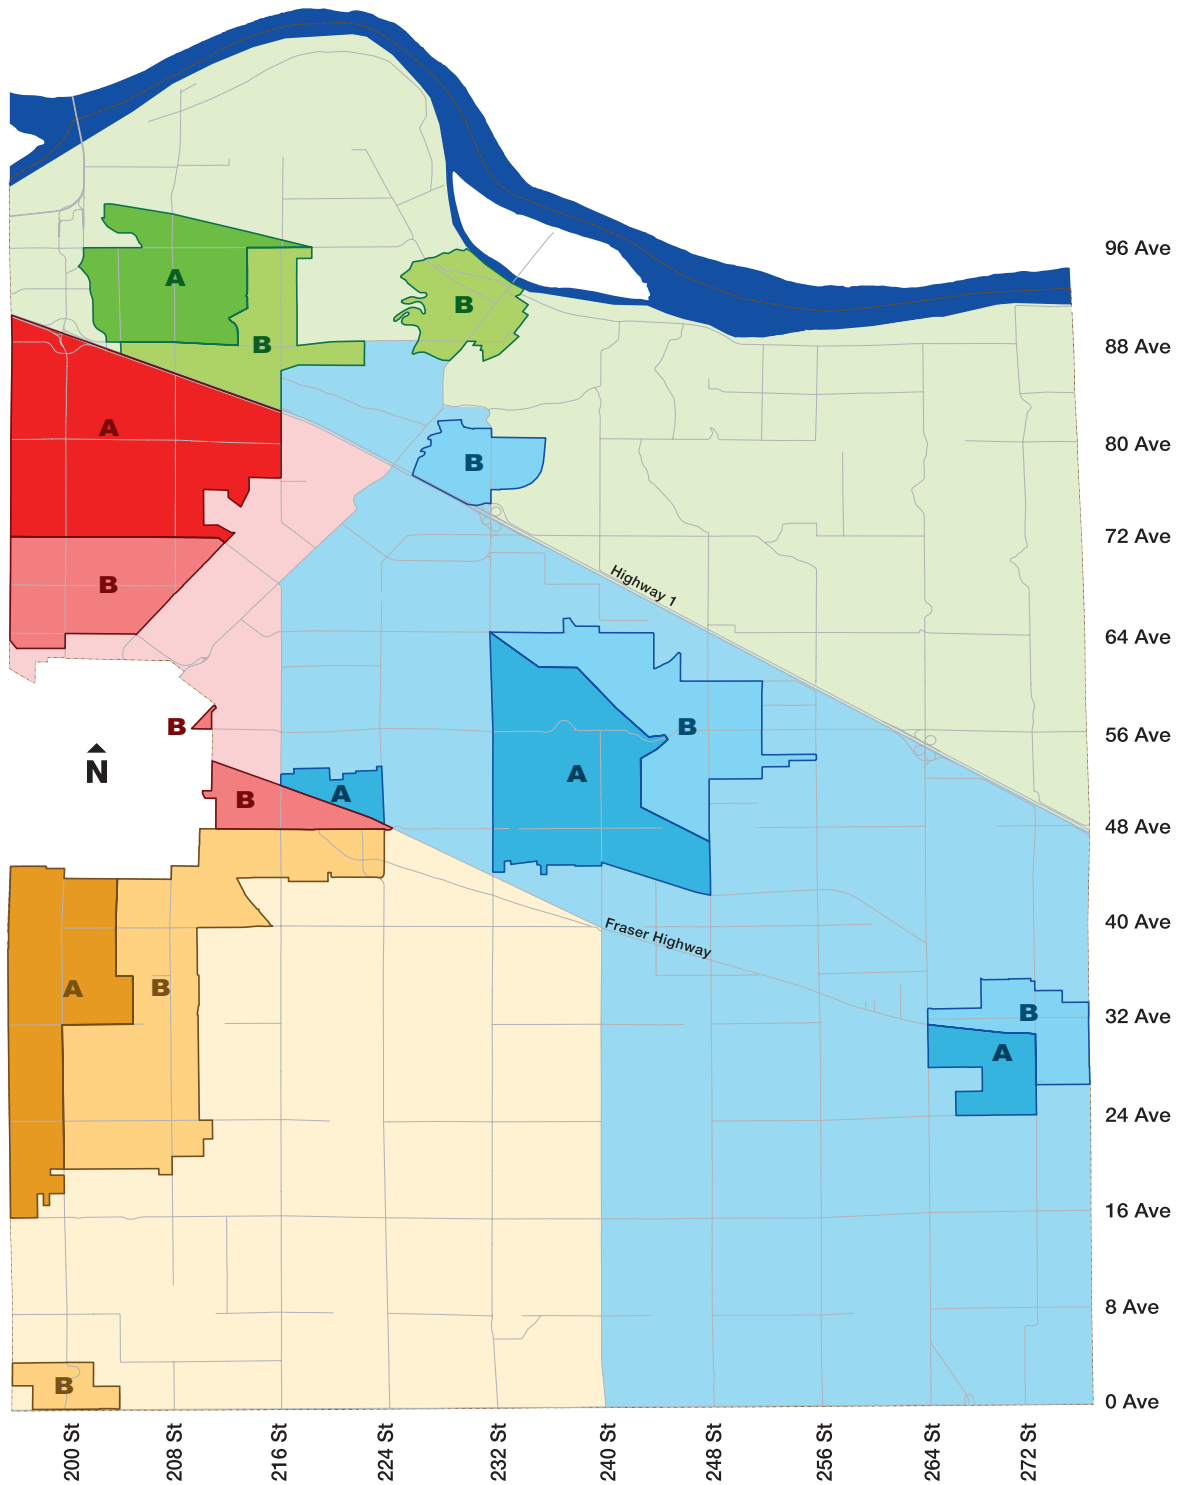

Est. 1873

2017 COLLECTION MAP AND CALENDARS

Garbage (Bi-weekly)*, Recycling, and Organics

 Monday A	 Tuesday A	 Wednesday A	 Thursday A
 Monday B	 Tuesday B	 Wednesday B	 Thursday B

Recycling Only

 Monday	 Tuesday	 Wednesday	 Thursday
--	--	---	--

Know your zone and collection day?
See Zone A and Zone B calendars on the following pages.

*A and B zones correspond with bi-weekly garbage collection.

2017 Calendar

A - Zones

Every other week -  Garbage Cart

August 2017

Su	Mo	Tu	We	Th	Fr	Sa
		1 	2 	3 	4	5
6	7 	8 	9 	10 	11 	12
13	14 	15 	16 	17 	18	19
20	21 	22 	23 	24 	25	26
27	28 	29 	30 	31 		

September 2017

Su	Mo	Tu	We	Th	Fr	Sa
					1	2
3	4 	5 	6 	7 	8 	9
10	11 	12 	13 	14 	15	16
17	18 	19 	20 	21 	22	23
24	25 	26 	27 	28 	29	30

December 2017

Su	Mo	Tu	We	Th	Fr	Sa
					1	2
3	4 	5 	6 	7 	8	9
10	11 	12 	13 	14 	15	16
17	18 	19 	20 	21 	22	23
24	25 	26 	27 	28 	29 	30
31	1 					