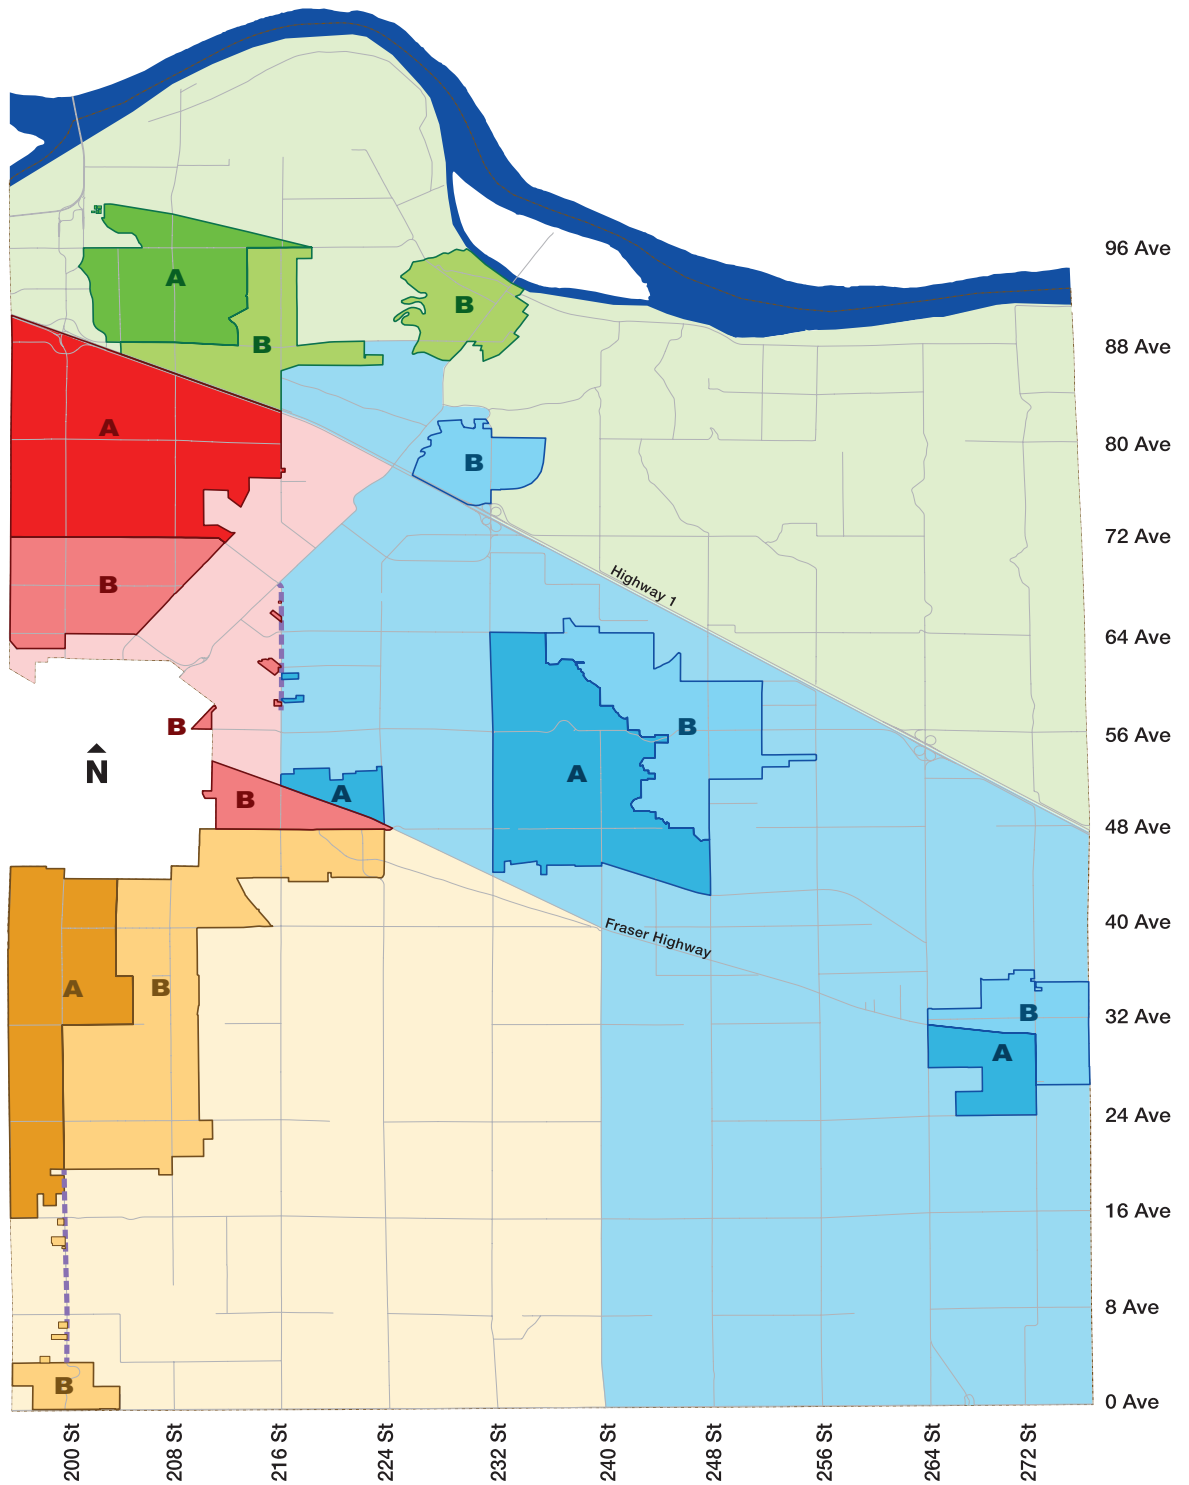

Est. 1873

2018 COLLECTION MAP AND CALENDARS

Garbage (Bi-weekly)*, Recycling, and Organics

----- Opt-in Service

 Monday A	 Tuesday A	 Wednesday A	 Thursday A
 Monday B	 Tuesday B	 Wednesday B	 Thursday B

Recycling Only

 Monday	 Tuesday	 Wednesday	 Thursday
--	--	---	---

Know your zone and collection day?
See Zone A and Zone B calendars on the following pages.

*A and B zones correspond with bi-weekly garbage collection.

September 2018

Su	Mo	Tu	We	Th	Fr	Sa
						1
2	3	4	5	6	7	8
9	10 	11 	12 	13 	14	15
16	17	18	19	20	21	22
23	24 	25 	26 	27 	28	29
30						

October 2018

Su	Mo	Tu	We	Th	Fr	Sa
	1	2	3	4	5	6
7	8	9 	10 	11 	12 	13
14	15	16	17	18	19	20
21	22 	23 	24 	25 	26	27
28	29	30	31			

November 2018

Su	Mo	Tu	We	Th	Fr	Sa
				1	2	3
4	5 	6 	7 	8 	9	10
11	12	13	14	15	16	17
18	19 	20 	21 	22 	23	24
25	26	27	28	29	30	

December 2018

Su	Mo	Tu	We	Th	Fr	Sa
						1
2	3 	4 	5 	6 	7	8
9	10	11	12	13	14	15
16	17 	18 	19 	20 	21	22
23	24	25	27	28	29	30
30	31 					